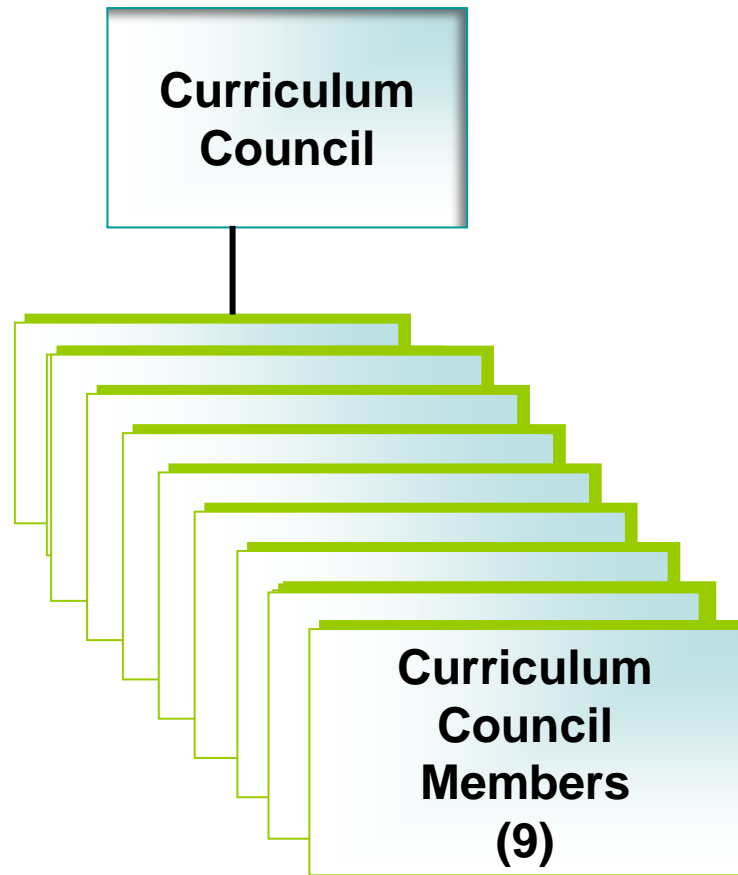

LLI Board

LLI Board

- President: Andi Danis, 2024-2025
- Vice President: Kent Hayward, 2024-2025
- Secretary: Kim Carew, 2023-2025
- Treasurer: Ann Hastert, 2024-2026
- Curriculum Council Rep: Karen Christensen, 2024-2025
- Curriculum Council Rep: Evelyn Porter, 2024-2025
- Curriculum Council Rep: Mary Ann White, 2024-2025
- Membership Communications Manager: Vacant
- Social & Community Outreach Manager: Mary Maiers, 2023-2025
- Technology Manager: Bill Doeden, 2023-2025
- LLI Coordinators/Advisors: Emily Rollins & Angela Way

LLI Curriculum Council

Curriculum Council

- Presiding Member: Mary Ann White
- Recorder: Susan Foody
- Jessie Affelder, 2024-2026
- Bobbie Brown, 2024-2026
- Karen Christensen, 2024-2026
- Susan Foody, 2023-2025
- Carolyn Hopkins, 2024-2026
- Beth Johnson, 2024-2026
- Jerry King, 2024-2025
- Evelyn Porter, 2023-2025
- Mary Ann White, 2023-2025