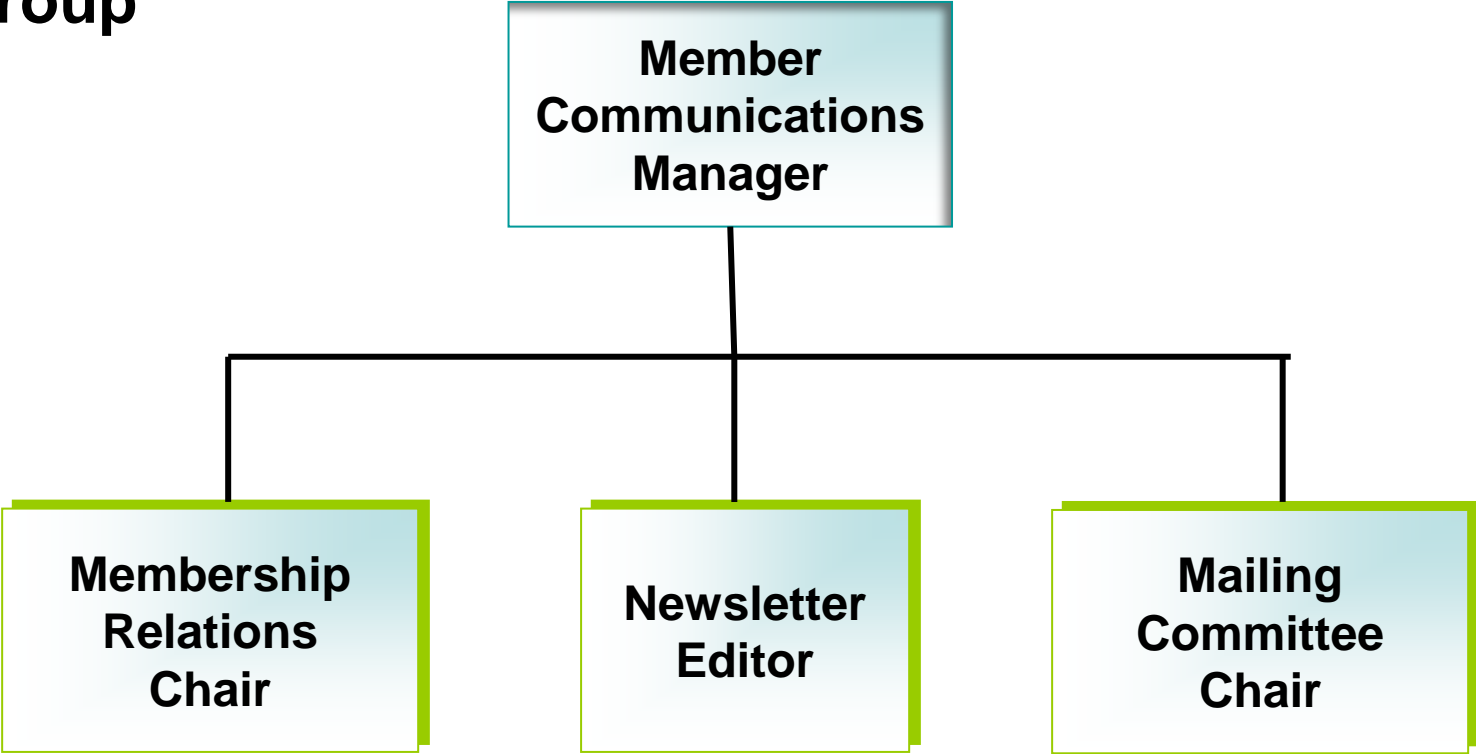

LLI Member Communications Group