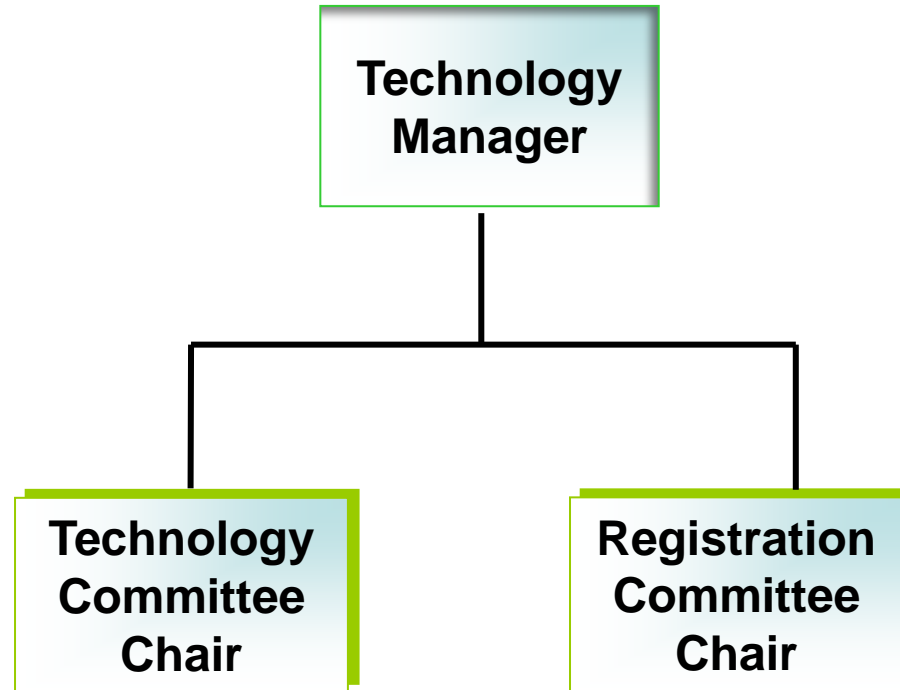

LLI Member Communications Group

Member Communications Group

- Member Communications Manager: Vacant
- Membership Relations Chair: Carol Putnam
- Newsletter Editor: Mary Maiers
- Mailing Committee Chair: Kent Hayward

LLI Social & Community Outreach Group

Social & Community Outreach Group

- Social & Community Outreach Manager: Mary Maiers, 2023-2025
- Community Liaison Co-Chairs: Ceil Carey & Gary Krueger
- Facebook Administrator: Sue Foody
- Social/Hospitality Co-Chairs: Laura King & Mary Maiers
- Special Interest Groups Chair: Karen Christensen

LLI Technology Group

LLI Technology Group

- Technology Manager: Bill Doeden
- Technology Committee Chair: Bill Doeden
- Registration Committee Chair: Kim Carew

Standing Committees

Board

- **Nominating & Recruiting**