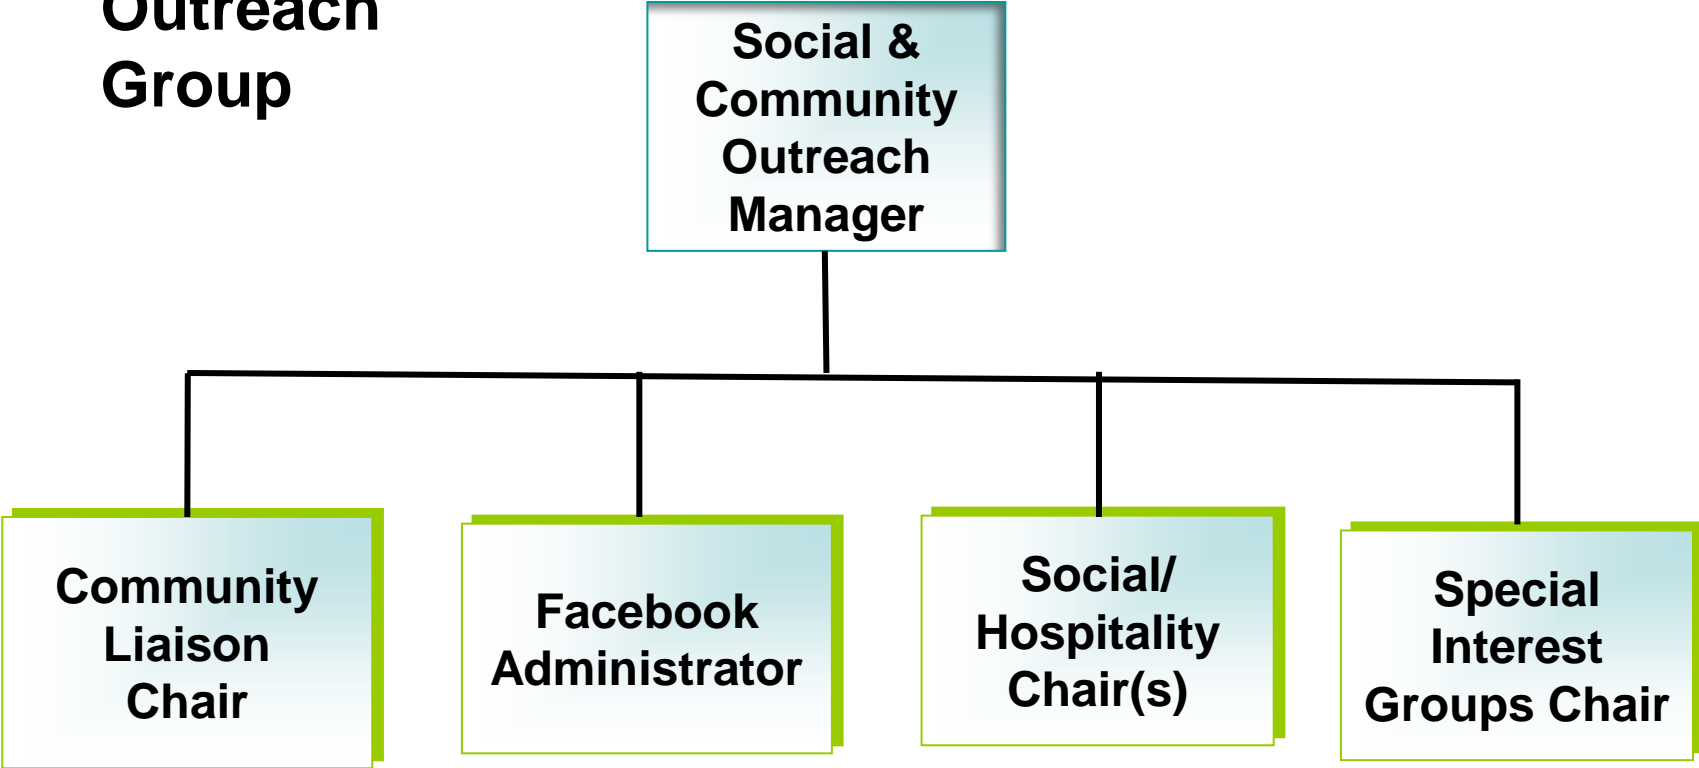

LLI Social & Community Outreach Group