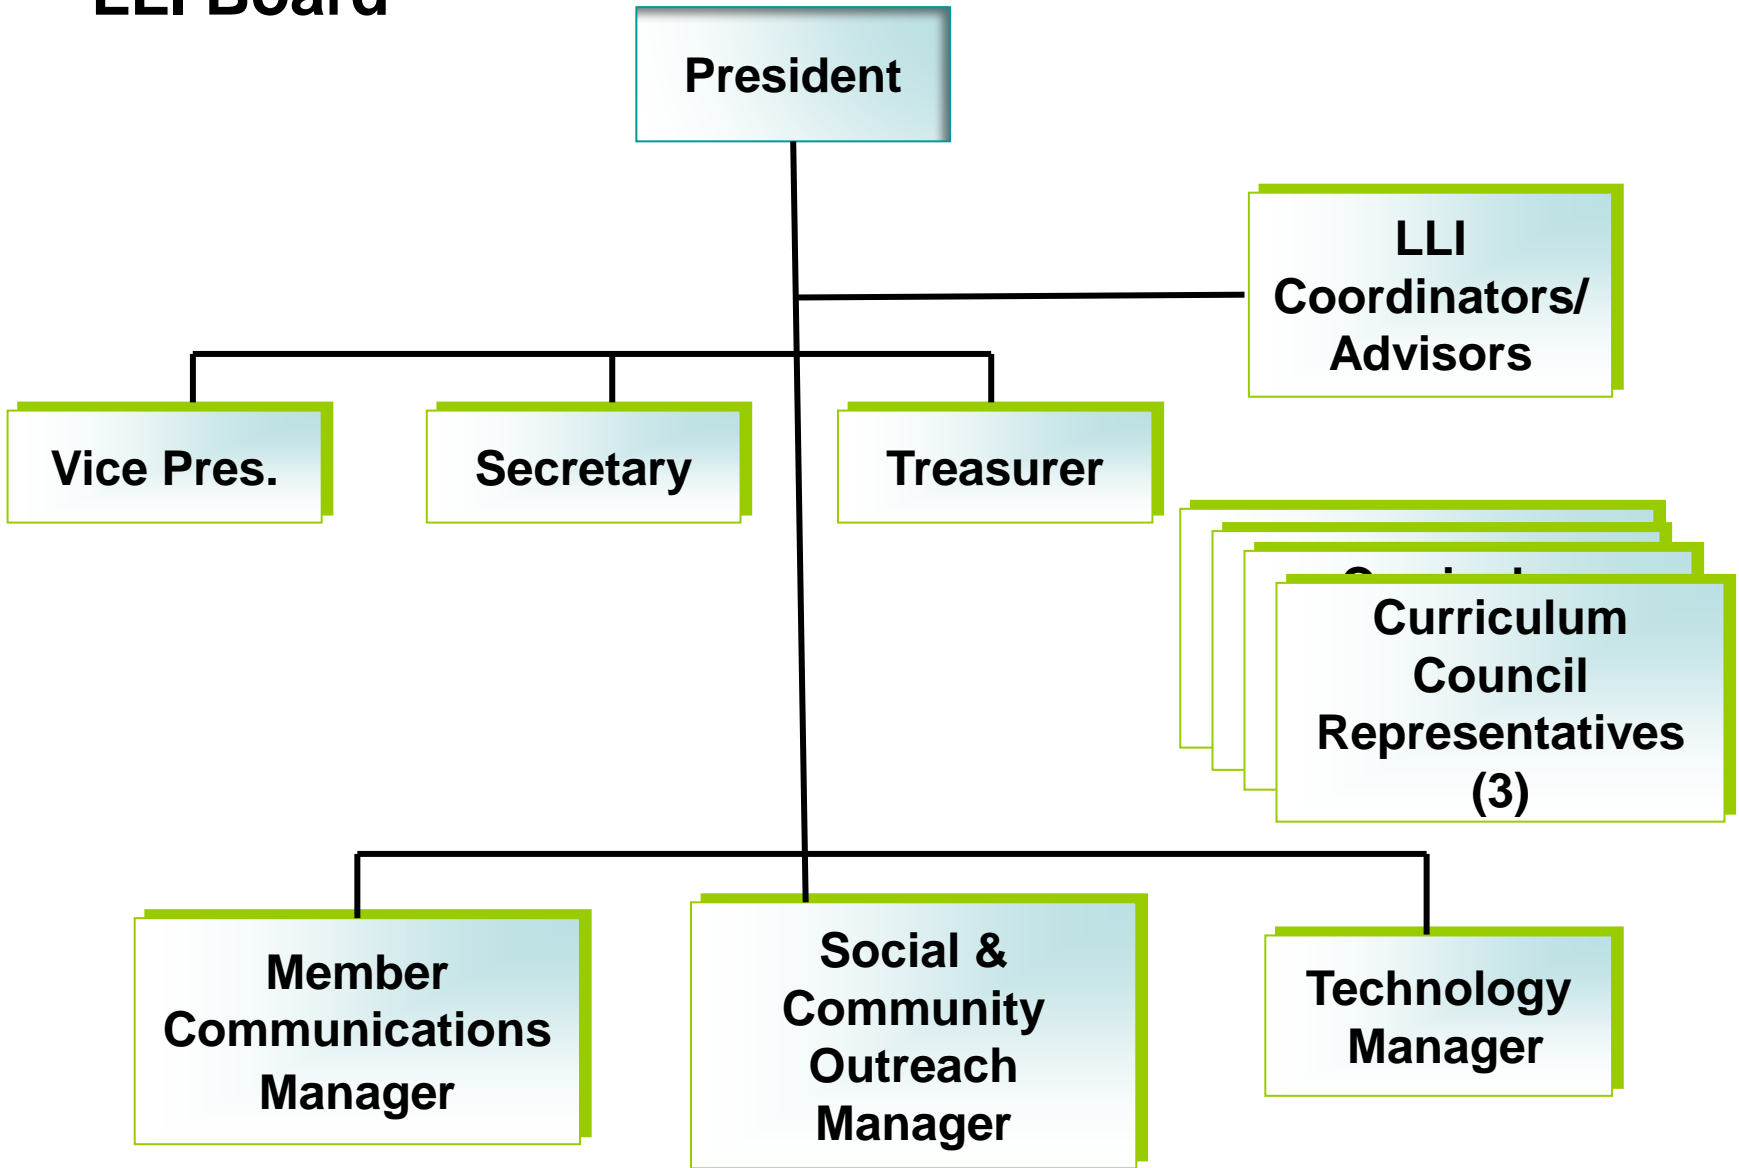

LLI Board

LLI Board

- President: Andi Danis, 2024-2025
- Vice President: Kent Hayward, 2024-2025
- Secretary: Kim Carew, 2023-2025
- Treasurer: Ann Hastert, 2024-2026
- Curriculum Council Rep: Karen Christensen, 2024-2025
- Curriculum Council Rep: Evelyn Porter, 2024-2025
- Curriculum Council Rep: Mary Ann White, 2024-2025
- Membership Communications Manager: Vacant
- Social & Community Outreach Manager: Mary Maiers, 2023-2025
- Technology Manager: Bill Doeden, 2023-2025
- LLI Coordinators/Advisors: Emily Rollins & Angela Way

LLI Curriculum Council

Curriculum Council

- Presiding Member: Mary Ann White
- Recorder: Susan Foody
- Jessie Affelder, 2024-2026
- Bobbie Brown, 2024-2026
- Karen Christensen, 2024-2026
- Susan Foody, 2023-2025
- Carolyn Hopkins, 2024-2026
- Beth Johnson, 2024-2026
- Jerry King, 2024-2025
- Evelyn Porter, 2023-2025
- Mary Ann White, 2023-2025